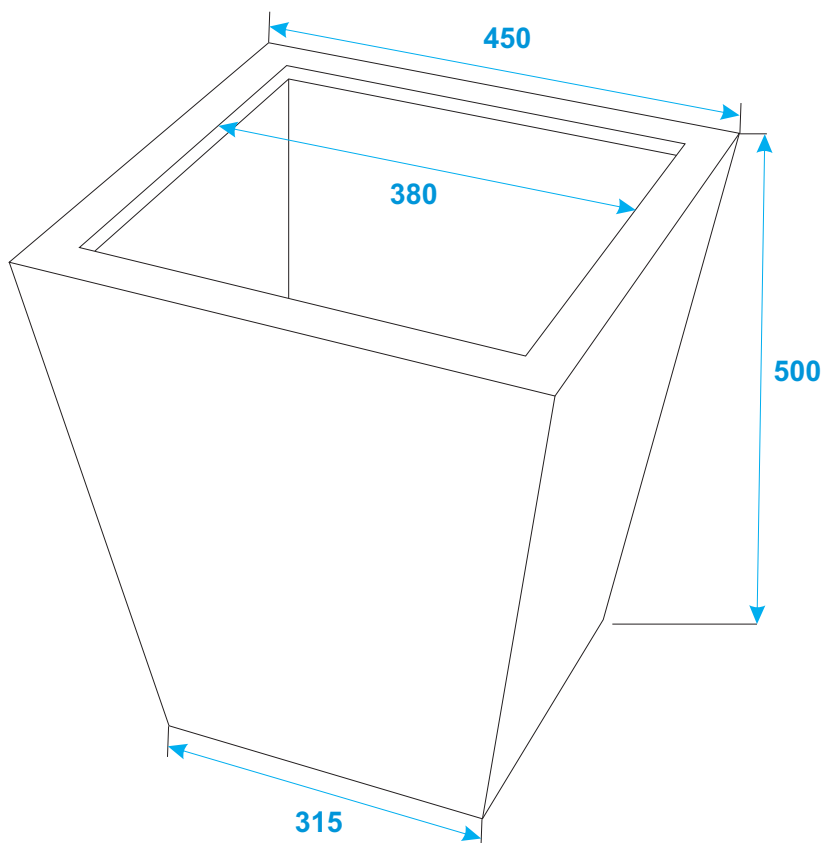

EUROPALMS®

L I K E N A T U R E

Leicht
BASIC-50
SHINY

No.		
83011866		silver
83011867		white
83011868		red
83011869		black
83011870		brown

*all dimensions in millimeters