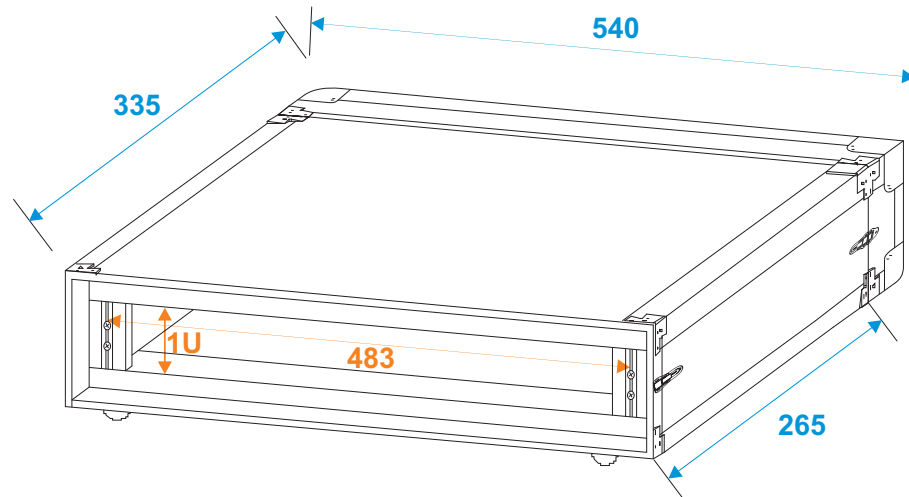

# Flightcase

30109160

Rack Profi 1HE 25cm

\*all dimensions in millimeters