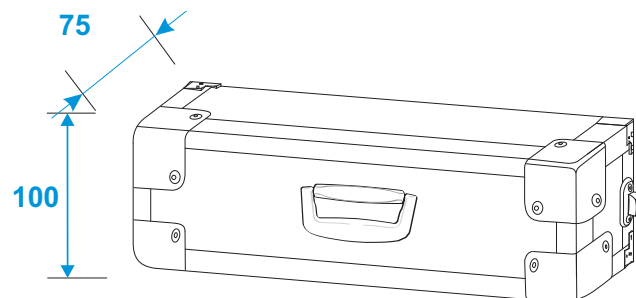

# Flightcase

30109160

Rack Profi 1HE 25cm

\*all dimensions in millimeters