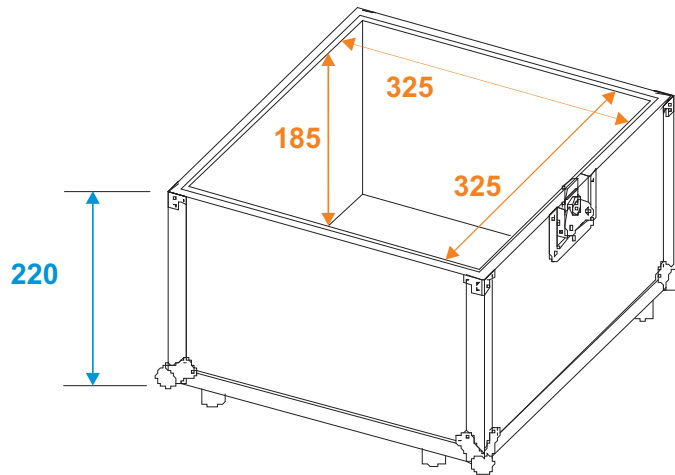

Flightcase

30110025 RECORD CASE PRO ALU

*all dimensions in millimeters