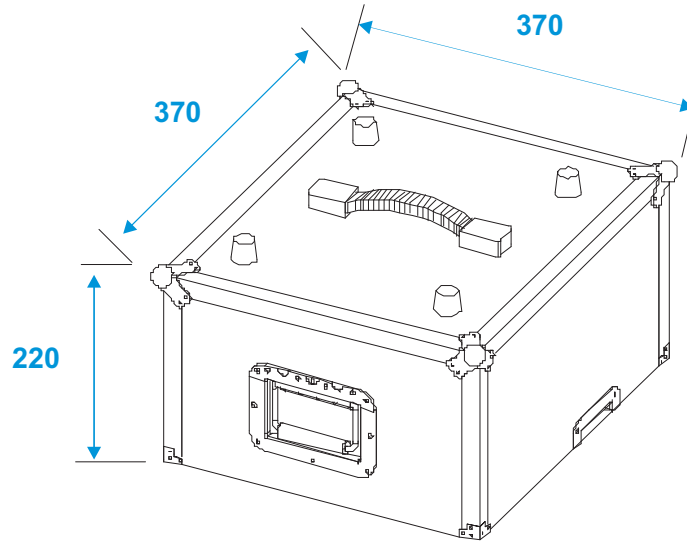

Flightcase

30110025 RECORD CASE PRO ALU

*all dimensions in millimeters