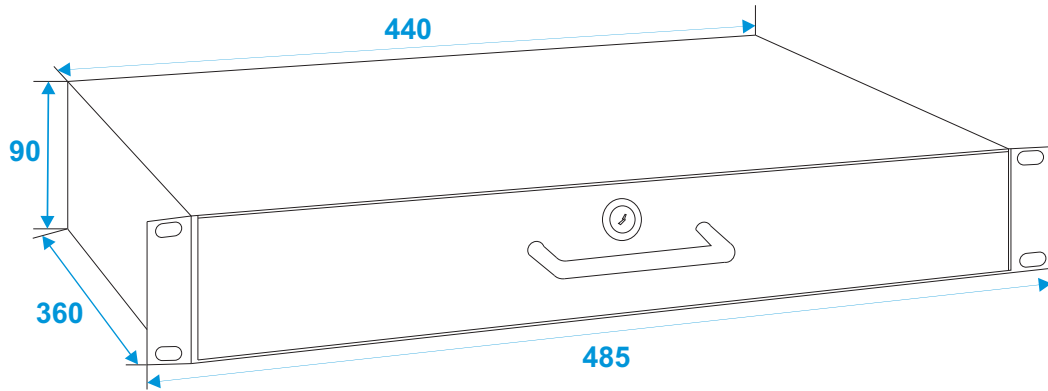

Flightcase

30100952 Rack drawer with lock 2U

*all dimensions in millimeters