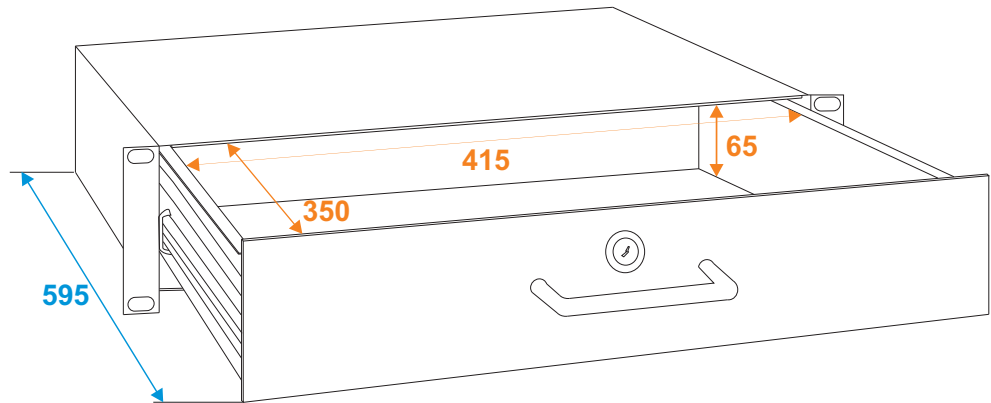

Flightcase

30100952 Rack drawer with lock 2U

*all dimensions in millimeters