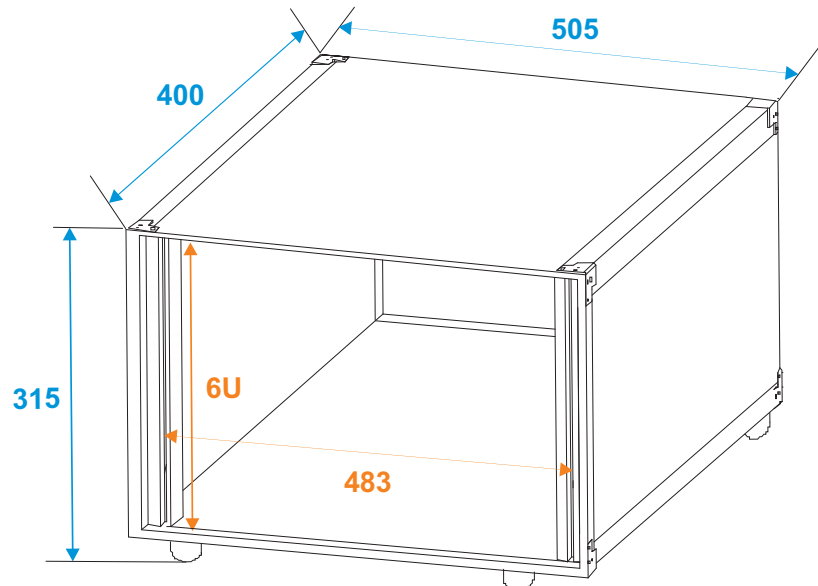

Flightcase

30103635

Effektrack Studio 6HE

*all dimensions in millimeters