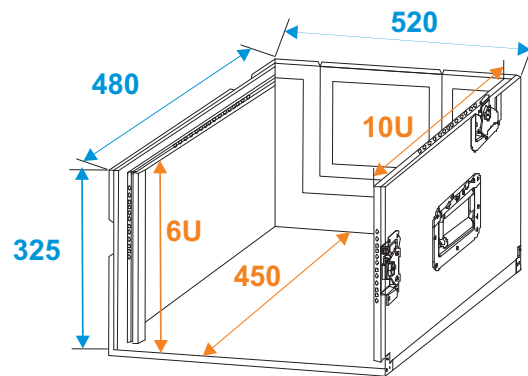

# Flightcase

**30110003** Special combo case Pro, 4 U

\*all dimensions in millimeters