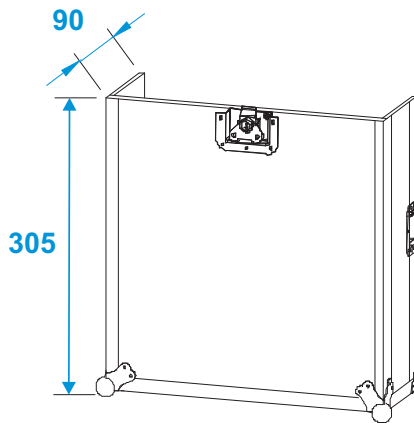

# Flightcase

**30110003** Special combo case Pro, 4 U

\*all dimensions in millimeters