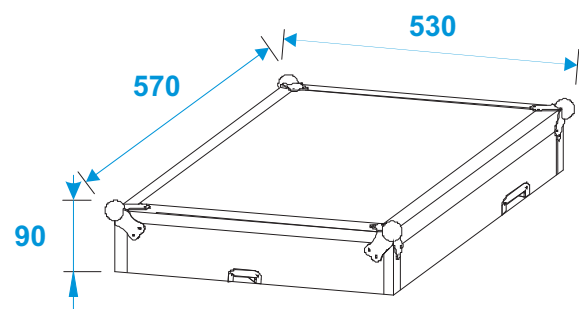

# Flightcase

**30110003** Special combo case Pro, 4 U

\*all dimensions in millimeters