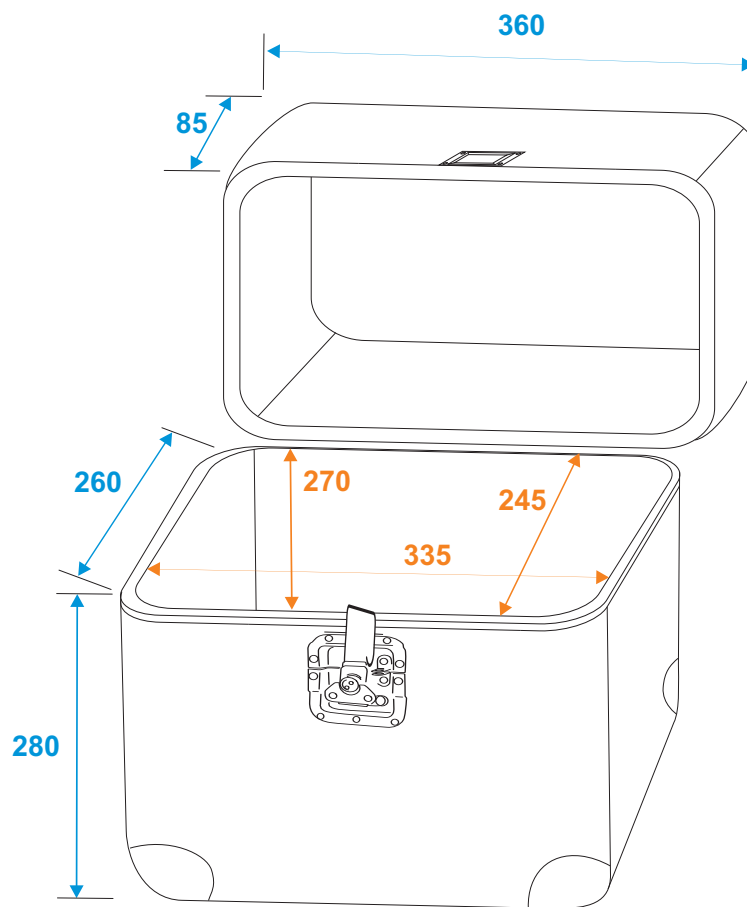

# Flightcase

**30110037** Record case ALU 75/25, rounded

\*all dimensions in millimeters