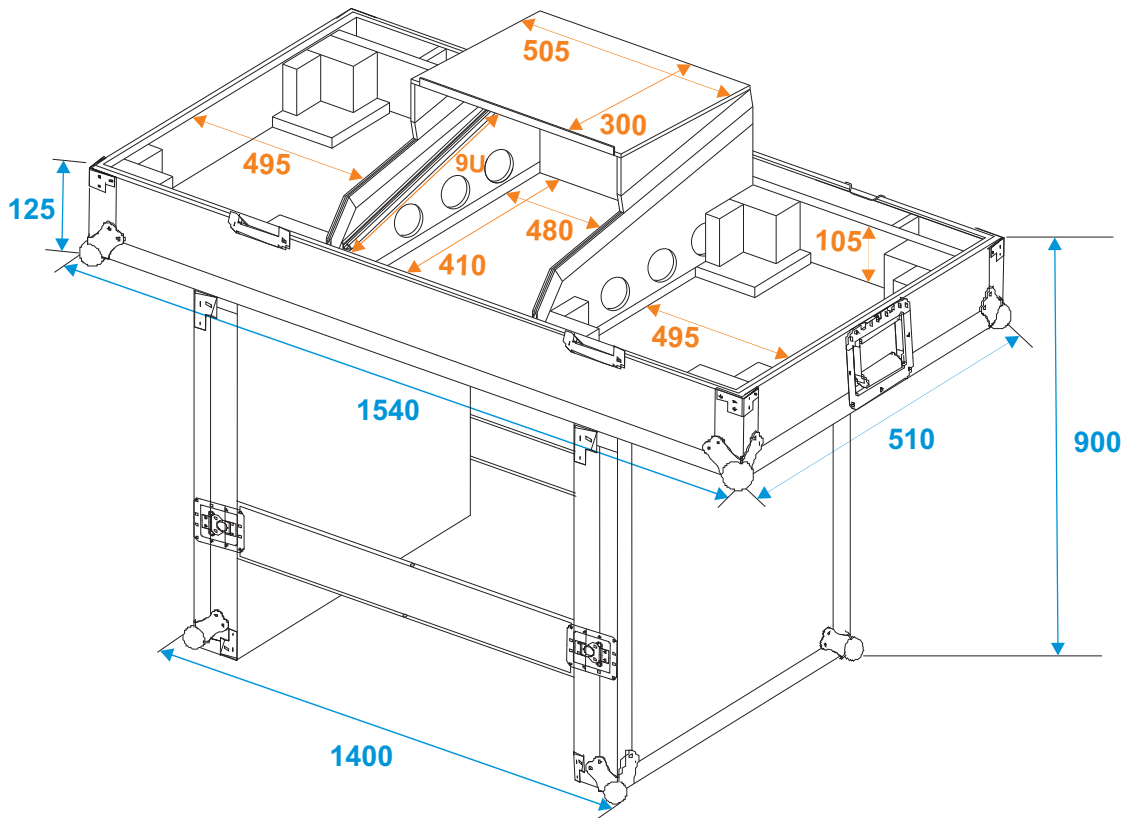

Flightcase

30124208 Console Road table 2xTT

*all dimensions in millimeters