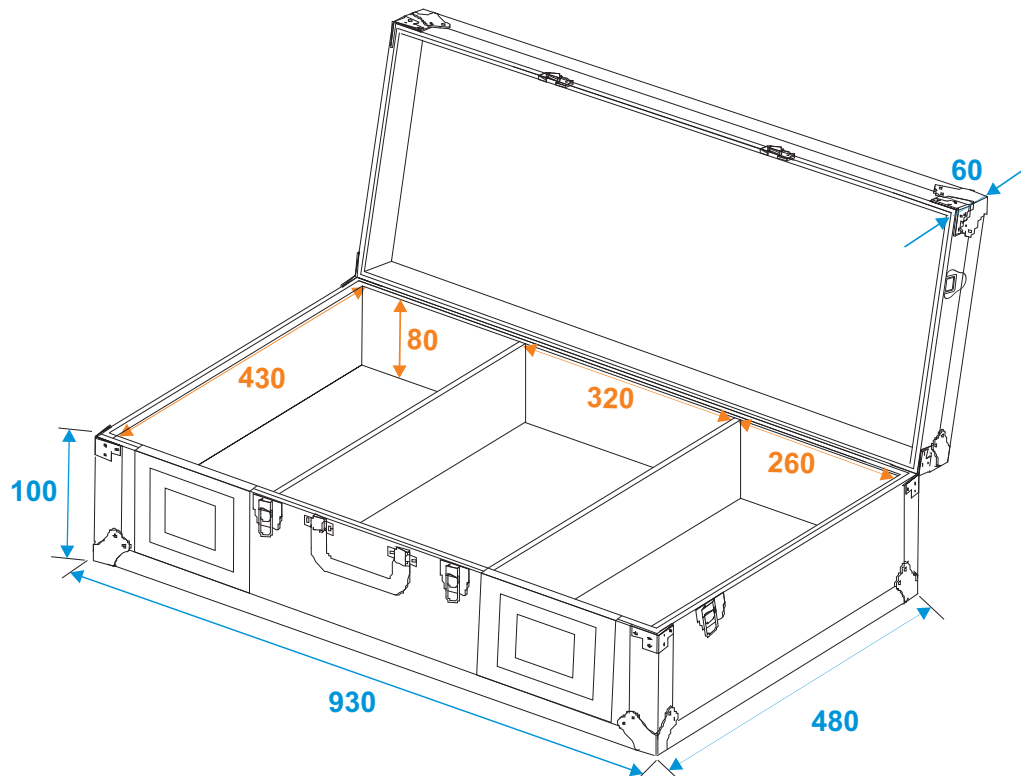

# Flightcase

**30125345** Universal console DIGI-1 2xCD/1xM-12 alu

\*all dimensions in millimeters