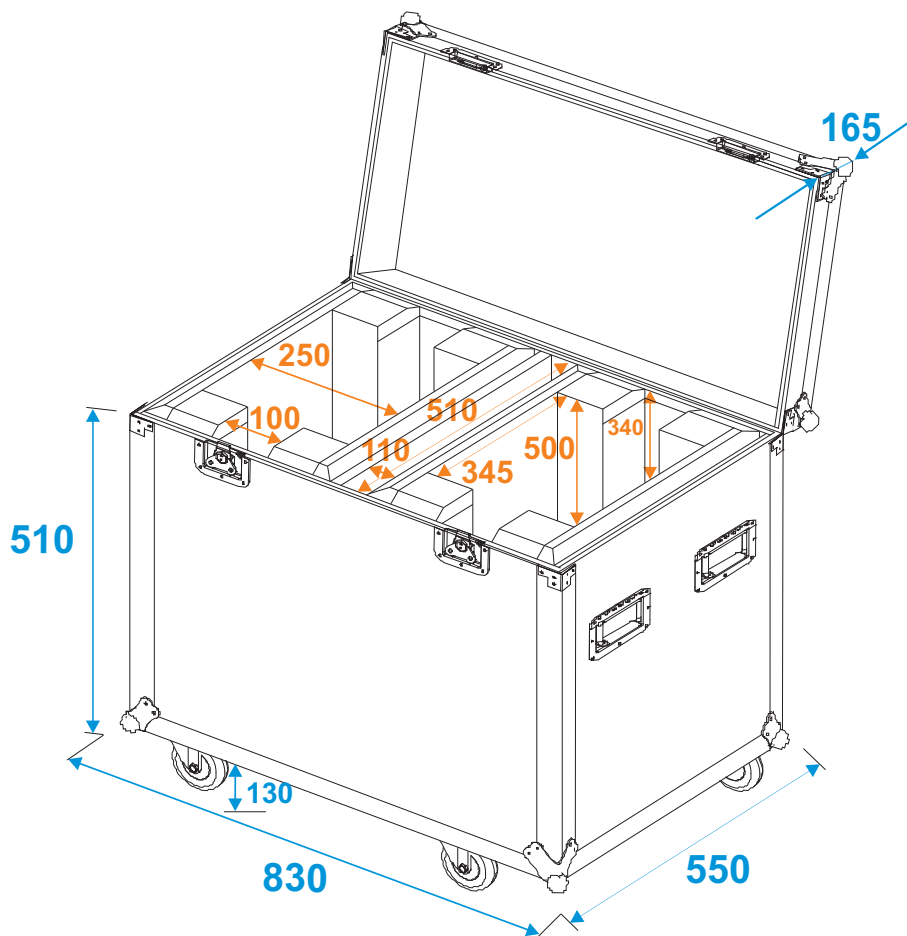

Flightcase

31005158

Flightcase 2x EYE-37

*all dimensions in millimeters