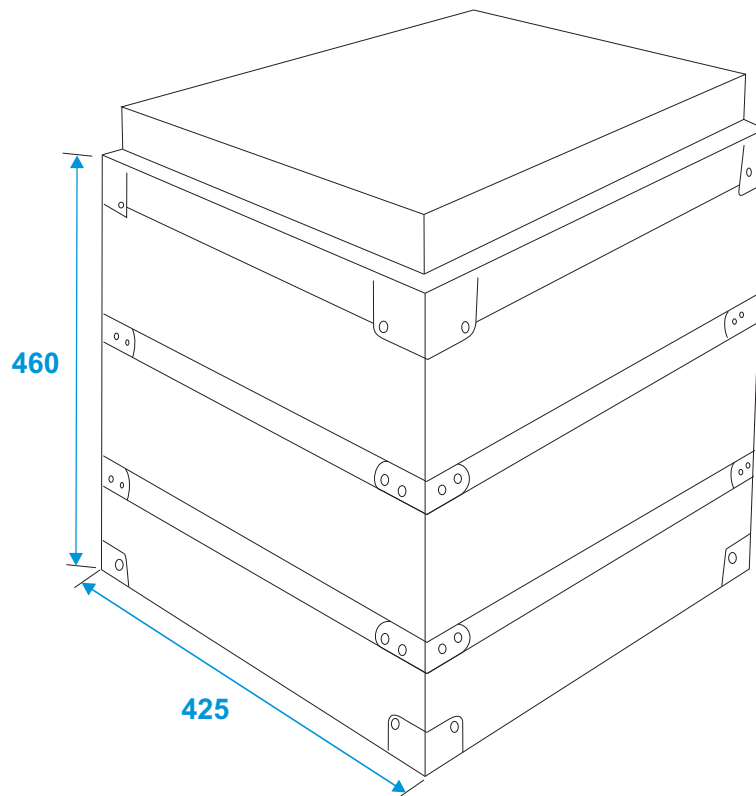

Flightcase

32000410

SMC-1 Sitzmöbel Casestyle

*all dimensions in millimeters