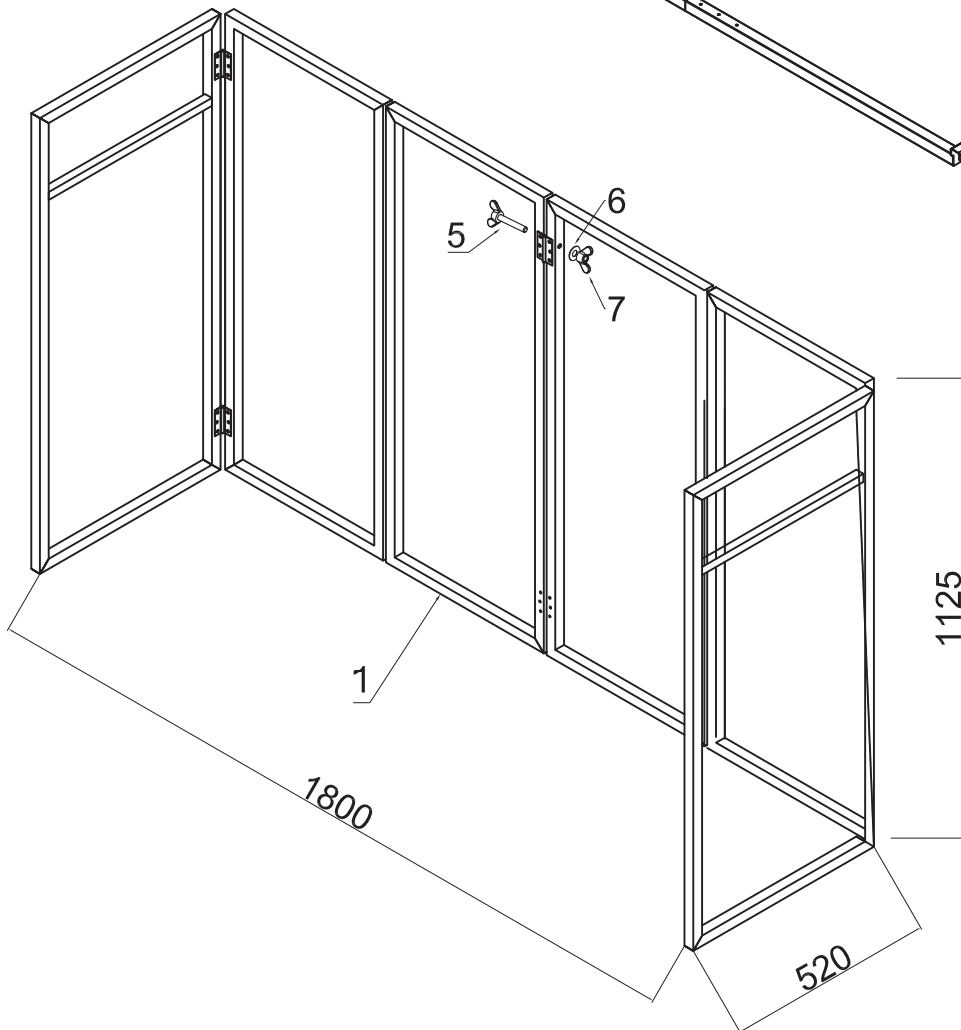

# MOUNTING

INSTRUCTIONS

LIEFERUMFANG  
PACKAGE CONTENTS

NO.	Part Name	Q,TY
1	Main Frame	1
2	Metal Bar	2
3	Metal Mesh Table A	1
4	Metal Mesh Table B	1
5	Wing Screw M8x70mm	1
6	Washer $\varnothing 8$	1
7	Wing Nut M8	1