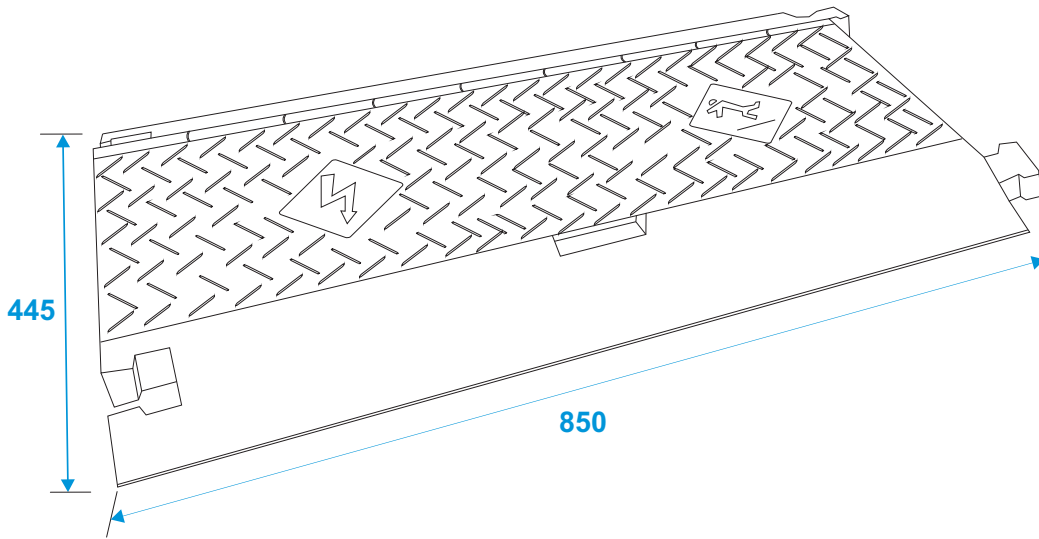

80702936

CABLE CROSSOVER

5 channels 800mm x 450mm

*all dimensions in millimeters