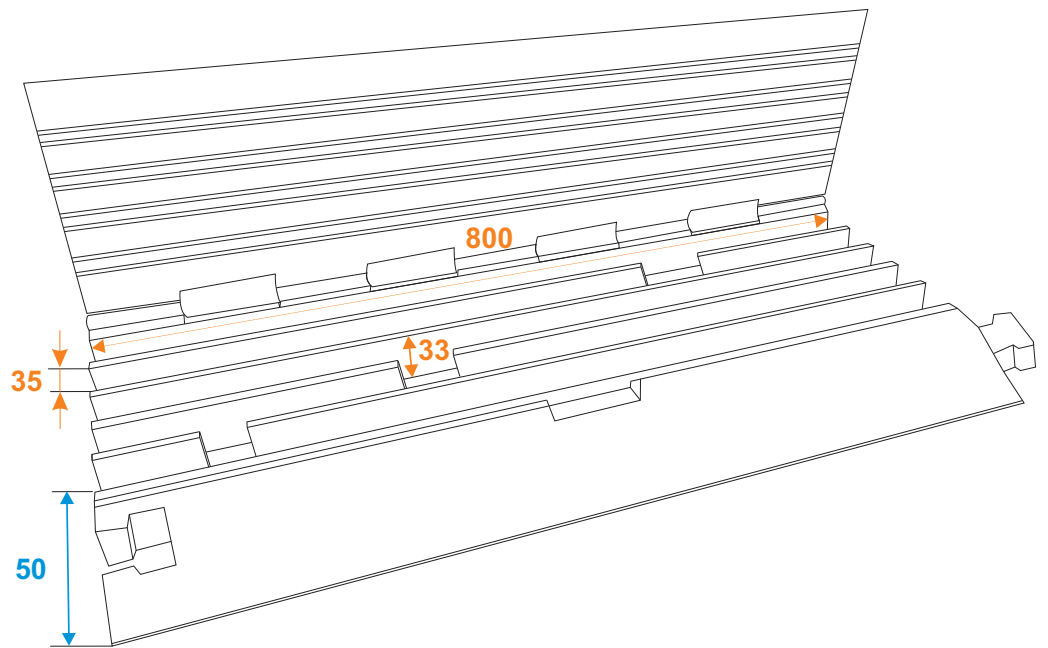

80702936

CABLE CROSSOVER

5 channels 800mm x 450mm

*all dimensions in millimeters