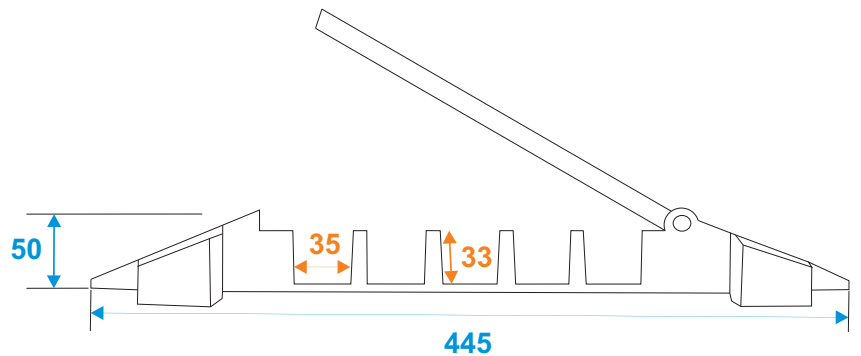

80702936

CABLE CROSSOVER

5 channels 800mm x 450mm

*all dimensions in millimeters