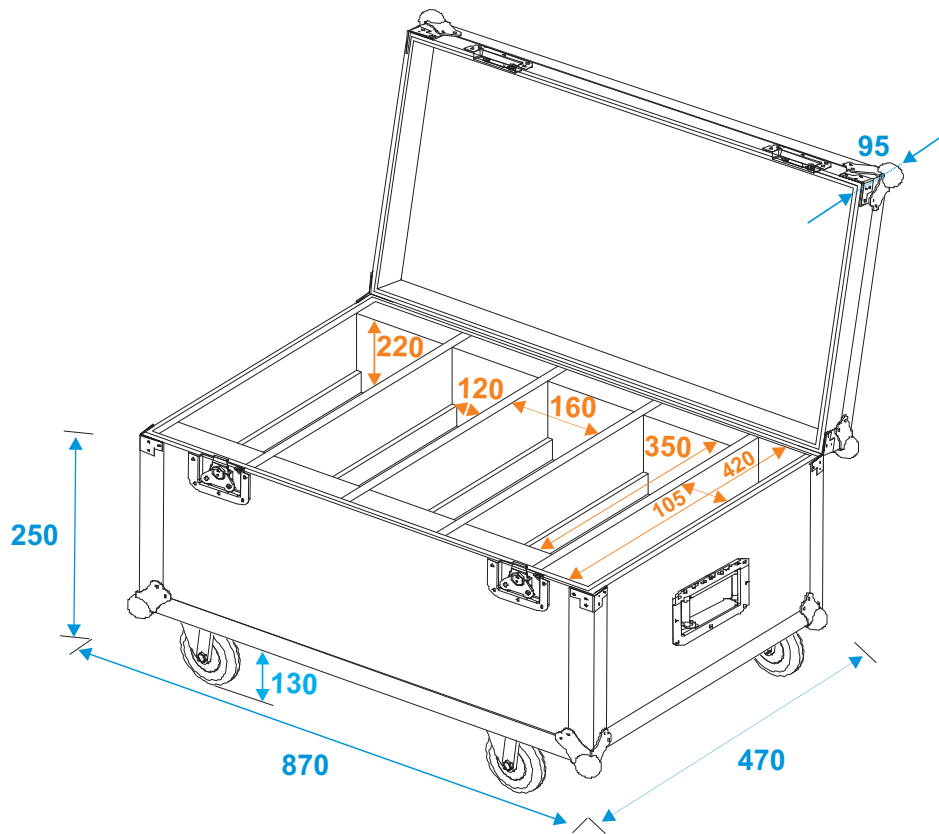

Flightcase

31005231

Flightcase 4x LED PLL-384

*all dimensions in millimeters